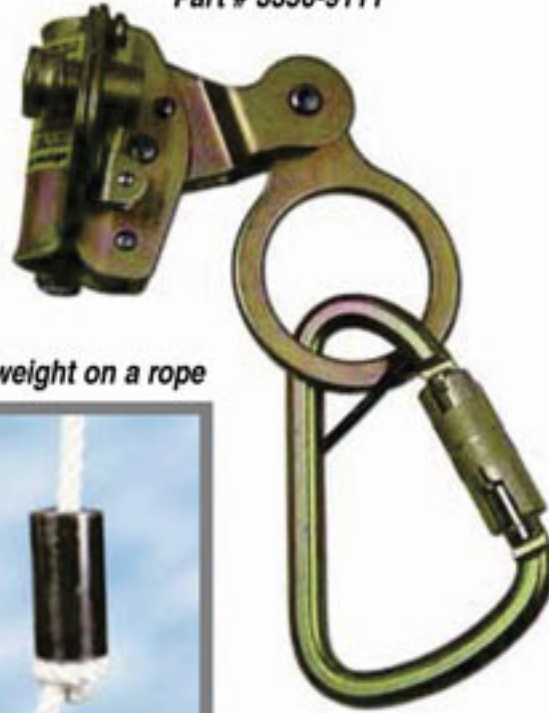

Rope Grabs & Vertical Rope Lifelines

Portable, Lightweight Rope Grab Device for Vertical Lifelines

RTC® offers a selection of rope grabs and lanyards ideal for vertical rope systems. These are easy to add or remove from rope lifelines used for tower or scaffold work. Our roofing rope grabs are available either as self-trailing or manually operated products.

Rope Grabs roll freely, but lock instantly should a worker fall. Rope grabs are designed to be used with RTC® approved safety rope or with RTC® Permacable®.

Part #2300-OP3E

Part # 3350-9111

Rope weight on a rope

Part #2300-WEIGHT

Spliced Eye

9450-PSE58 Series

Part # 3350-OP3E3

- Portable & Lightweight
- Hands-free operation or manual
- Removes from rope in seconds
- Instant locking
- Easy cleaning, inspection & maintenance
- Chemical resistant polyester rope
- Three strand polyester rope lifeline allows inspection of inner fibers
- Lifelines available up to 330 ft. long
- Spliced eye in lifeline makes installation easy and secure
- Rope weight keeps lifeline taut
- Separate serial number for each rope grab for tracking and record keeping
- Conforms to OSHA and ANSI standards

Vertical Rope Lifelines

Meets OSHA 1910.66, 1926.500, ANSI A10.14 & Z359.1 Standards

Rope Grabs

For use with 5/8" or 3/4" diameter polyester rope and/or weather-resistant Permacable®

2300-9111	Vertical Lifeline Rope Grab w/ Carabiner for Fixed Ladder System
2300-OP3E	Vertical Lifeline Rope Grab w/ 2' Shock Absorbing Lanyard
2300-OP3E3	Vertical Lifeline Rope Grab w/ 3' Shock Absorbing Lanyard
2300-RPLK	Vertical Ropelok® Device
2300-WEIGHT	3 Lb. Rope Weight
2500-OP3E3	Roofing Rope Grab w/ 3' Shock Absorbing Lanyard
2500-WEIGHT	2 Lb. Rope Weight (Roof)
3350-9111	Self-trailing Rope Grab w/Carabiner and 2" Ring
3350-OP3E3	Self-trailing Rope Grab w/3' Shock Absorbing Lanyard
3350-RPLKL	Self-trailing Ropelok® device w/ large 2" attachment ring for vertical lifelines.